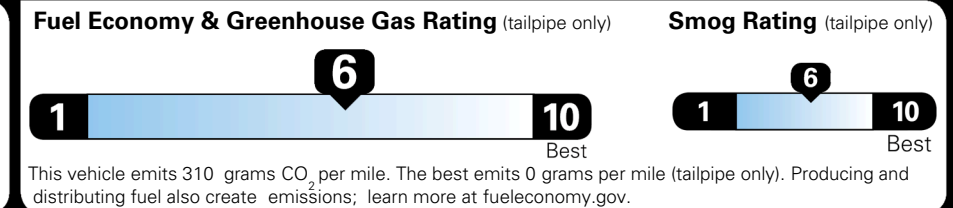

\$495.00
 \$295.00
 \$2,200.00

 \$200.00
 \$60.00
 \$80.00

EPA DOT Fuel Economy and Environment

Gasoline Vehicle

You save \$0
 in fuel costs over 5 years compared to the average new vehicle.

Annual fuel cost **\$1,700**