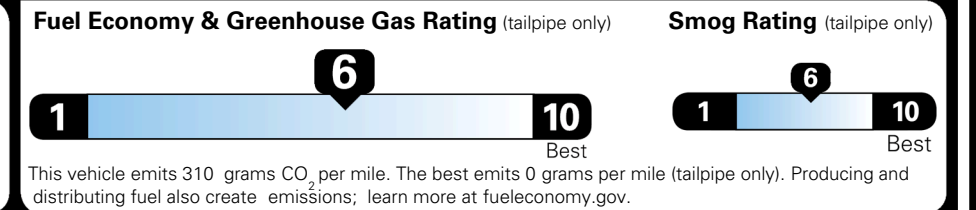

\$ 30,075.00

EPA DOT Fuel Economy and Environment

Gasoline Vehicle

You save \$0
 in fuel costs over 5 years compared to the average new vehicle.

Annual fuel cost
\$1,700

Actual results will vary for many reasons, including driving conditions and how you drive and maintain your vehicle. The average new vehicle gets 29 MPG and costs \$8,500 to fuel over 5 years. Cost estimates are based on 15,000 miles per year at \$ 3.30 per gallon. MPGe is miles per gasoline gallon equivalent. Vehicle emissions are a significant cause of climate change and smog.