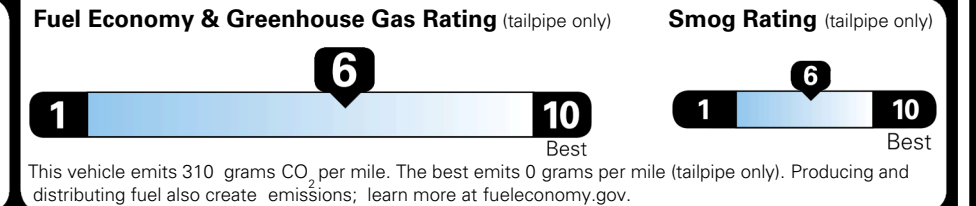

Actual results will vary for many reasons, including driving conditions and how you drive and maintain your vehicle. The average new vehicle gets 29 MPG and costs $8,500 to fuel over 5 years. Cost estimates are based on 15,000 miles per year at $ 3.30 per gallon. MPGe is miles per gasoline gallon equivalent. Vehicle emissions are a significant cause of climate change and smog.

fueleconomy.gov

Calculate personalized estimates and compare vehicles

GOVERNMENT 5-STAR SAFETY RATINGS

Overall Vehicle Score ★ ★ ★ ★ ★

Based on the combined rating of frontal, side and rollover. Should ONLY be compared to other vehicles of similar size and weight.

Frontal Driver ★ ★ ★ ★ ★

Crash Passenger ★ ★ ★ ★ ★

Based on the risk of injury in a frontal impact. Should ONLY be compared to other vehicles of similar size and weight.

Side Front seat ★ ★ ★ ★ ★

Crash Rear seat ★ ★ ★ ★ ★

Star ratings based on the risk of injury in a side impact.

Rollover ★ ★ ★ ★ ★

Star ratings based on the risk of rollover in a single-vehicle crash.

Star ratings range from 1 to 5 stars (★★★★★) with 5 being the highest.

Source: National Highway Traffic Safety Administration (NHTSA).

www.safercar.gov or 1-888-327-4236

Manufacturer's suggested retail price includes Manufacturer's recommended pre-delivery service. License and title fees, state and local taxes and other dealer installed options and accessories are not included in the manufacturer's suggested retail price.

PARTS CONTENT INFORMATION

FOR VEHICLES IN THIS CAR LINE U.S./CANADIAN PARTS CONTENT: 0 %

MAJOR SOURCES OF FOREIGN PARTS: KOREA: 90%

NOTE: PARTS CONTENT DOES NOT INCLUDE FINAL ASSEMBLY, DISTRIBUTION, OR OTHER NON-PARTS COSTS.

FOR THIS VEHICLE FINAL ASSEMBLY POINT: HWASUNG, KOREA

COUNTRY OF ORIGIN ENGINE (MOTOR): KOREA

TRANSMISSION: KOREA