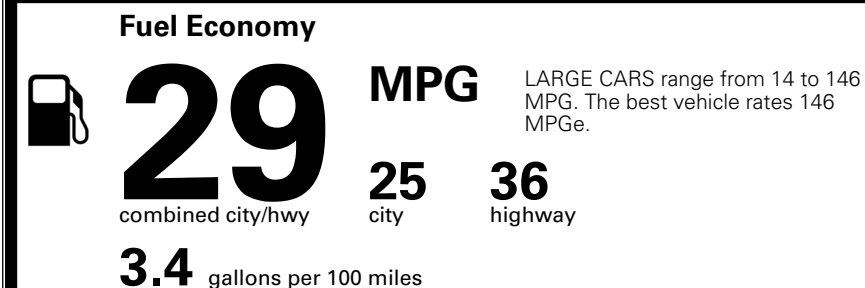

INLAND FREIGHT AND HANDLING \$ 1,245.00

TOTAL MANUFACTURER'S SUGGESTED RETAIL PRICE ▶ \$ 30,570.00

TOTAL ADDITIONAL WEIGHT: 8.7

\$ 28,490.00

EPA DOT Fuel Economy and Environment

Gasoline Vehicle

You save \$0
 in fuel costs over 5 years compared to the average new vehicle.