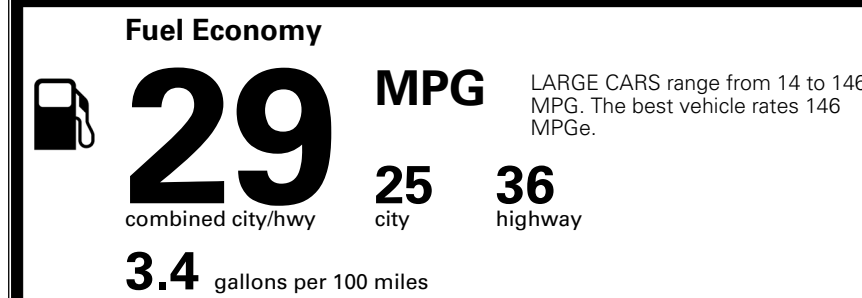

MSRP INCLUDING OPTIONS \$ 29,620.00

INLAND FREIGHT AND HANDLING \$ 1,245.00

TOTAL MANUFACTURER'S SUGGESTED RETAIL PRICE ▶ \$ 30,865.00

TOTAL ADDITIONAL WEIGHT: 8.7

\$ 28,490.00

EPA DOT Fuel Economy and Environment