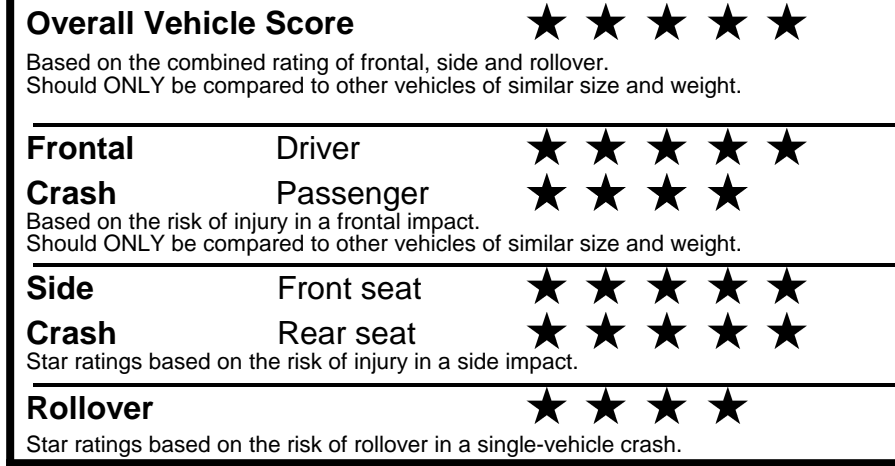

fueleconomy.gov
 Calculate personalized estimates and compare vehicles

GOVERNMENT 5-STAR SAFETY RATINGS

Star ratings range from 1 to 5 stars (★★★★★) with 5 being the highest.
 Source: National Highway Traffic Safety Administration (NHTSA).
www.safercar.gov or 1-888-327-4236