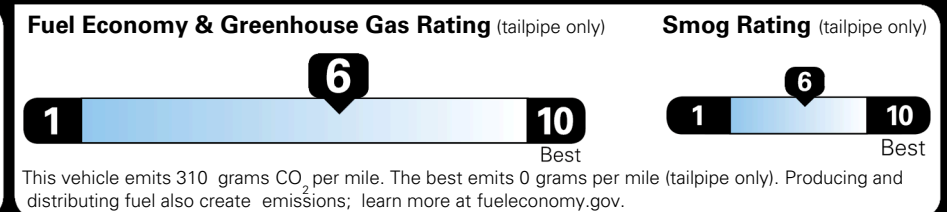

Actual results will vary for many reasons, including driving conditions and how you drive and maintain your vehicle. The average new vehicle gets 29 MPG and costs $8,500 to fuel over 5 years. Cost estimates are based on 15,000 miles per year at $ 3.30 per gallon. MPGe is miles per gasoline gallon equivalent. Vehicle emissions are a significant cause of climate change and smog.

fueleconomy.gov
Calculate personalized estimates and compare vehicles