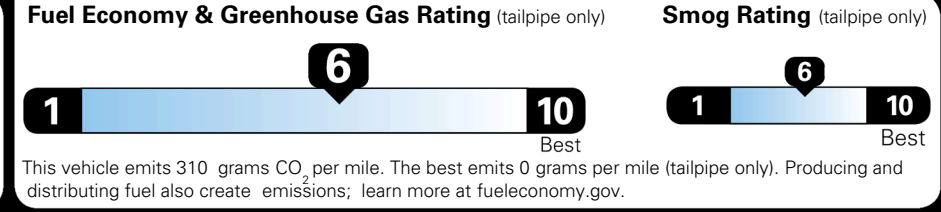

Actual results will vary for many reasons, including driving conditions and how you drive and maintain your vehicle. The average new vehicle gets 29 MPG and costs $8,500 to fuel over 5 years. Cost estimates are based on 15,000 miles per year at $ 3.30 per gallon. MPGe is miles per gasoline gallon equivalent. Vehicle emissions are a significant cause of climate change and smog.

fueleconomy.gov
Calculate personalized estimates and compare vehicles

Smartphone QR Code