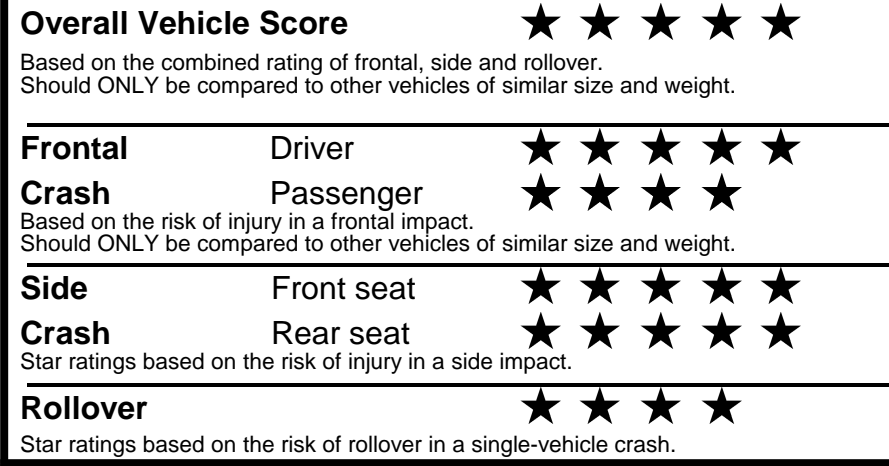

fueleconomy.gov
 Calculate personalized estimates and compare vehicles

Smartphone QR Code

GOVERNMENT 5-STAR SAFETY RATINGS

Star ratings range from 1 to 5 stars (★★★★★) with 5 being the highest.
 Source: National Highway Traffic Safety Administration (NHTSA).
www.safercar.gov or 1-888-327-4236