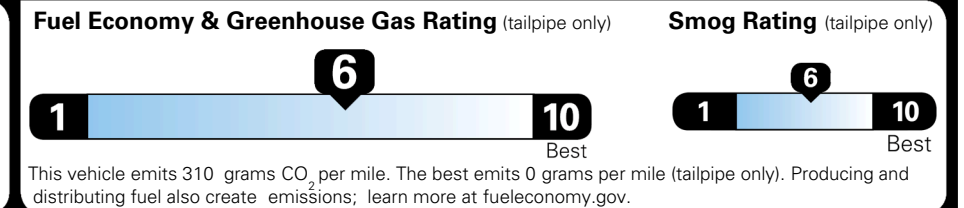

EPA DOT Fuel Economy and Environment

Gasoline Vehicle

You save \$0
 in fuel costs over 5 years compared to the average new vehicle.

Annual fuel cost
\$1,700

Actual results will vary for many reasons, including driving conditions and how you drive and maintain your vehicle. The average new vehicle gets 29 MPG and costs \$8,500 to fuel over 5 years. Cost estimates are based on 15,000 miles per year at \$ 3.30 per gallon. MPGe is miles per gasoline gallon equivalent. Vehicle emissions are a significant cause of climate change and smog.