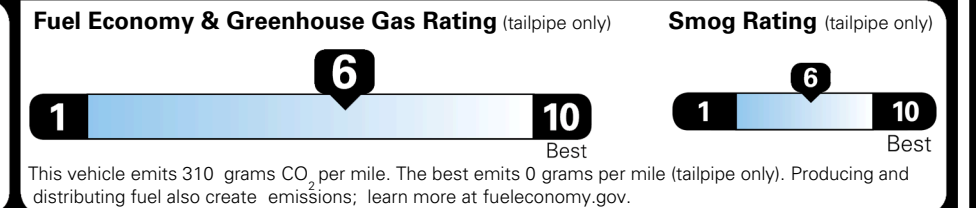

\$495.00
 \$295.00
 \$2,200.00
 \$200.00
 \$60.00
 \$80.00

EPA DOT Fuel Economy and Environment

Gasoline Vehicle

You save \$0
 in fuel costs over 5 years compared to the average new vehicle.

Annual fuel cost **\$1,700**