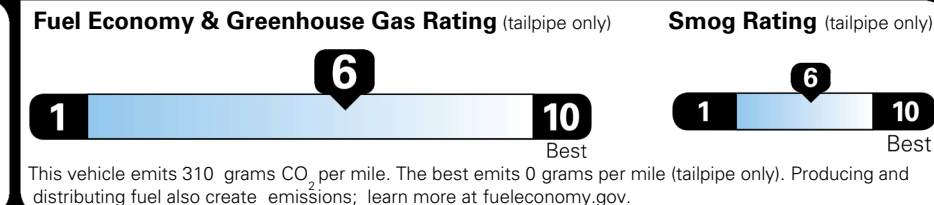

\$200.00
 \$60.00
 \$80.00

MSRP INCLUDING OPTIONS

\$ 28,830.00

INLAND FREIGHT AND HANDLING

\$ 1,245.00

TOTAL MANUFACTURER'S SUGGESTED RETAIL PRICE ▶

\$ 30,075.00

TOTAL ADDITIONAL WEIGHT: 8.7

EPA DOT Fuel Economy and Environment

Gasoline Vehicle

You save \$0
 in fuel costs over 5 years compared to the average new vehicle.

Annual fuel cost
\$1,700

Actual results will vary for many reasons, including driving conditions and how you drive and maintain your vehicle. The average new vehicle gets 29 MPG and costs \$8,500 to fuel over 5 years. Cost estimates are based on 15,000 miles per year at \$ 3.30 per gallon. MPGe is miles per gasoline gallon equivalent. Vehicle emissions are a significant cause of climate change and smog.