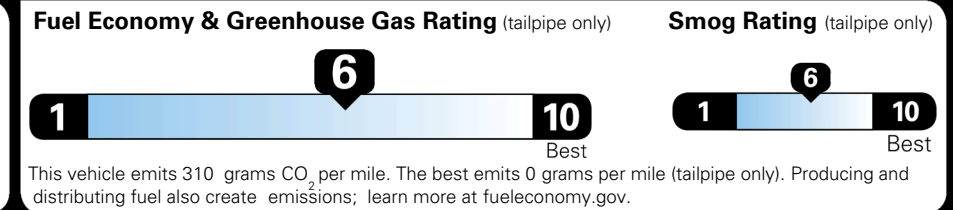

\$ 1,245.00

\$ 30,075.00

EPA DOT Fuel Economy and Environment

Gasoline Vehicle

You save \$0
 in fuel costs over 5 years compared to the average new vehicle.

Annual fuel cost
\$1,700

Actual results will vary for many reasons, including driving conditions and how you drive and maintain your vehicle. The average new vehicle gets 29 MPG and costs \$8,500 to fuel over 5 years. Cost estimates are based on 15,000 miles per year at \$ 3.30 per gallon. MPGe is miles per gasoline gallon equivalent. Vehicle emissions are a significant cause of climate change and smog.