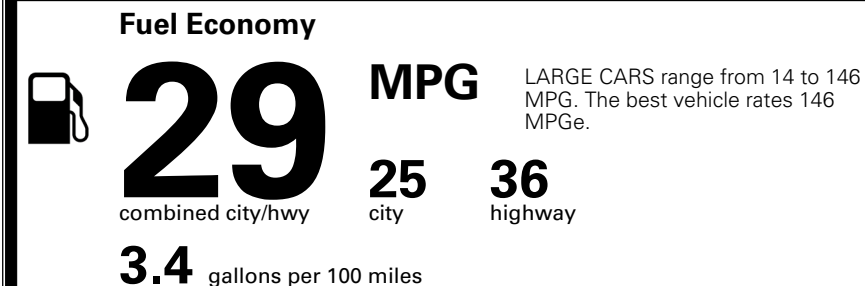

INLAND FREIGHT AND HANDLING \$ 1,245.00

TOTAL MANUFACTURER'S SUGGESTED RETAIL PRICE ▶ \$ 30,570.00

TOTAL ADDITIONAL WEIGHT: 8.7

\$ 28,490.00

EPA DOT Fuel Economy and Environment

Gasoline Vehicle

You save \$0
 in fuel costs over 5 years compared to the average new vehicle.