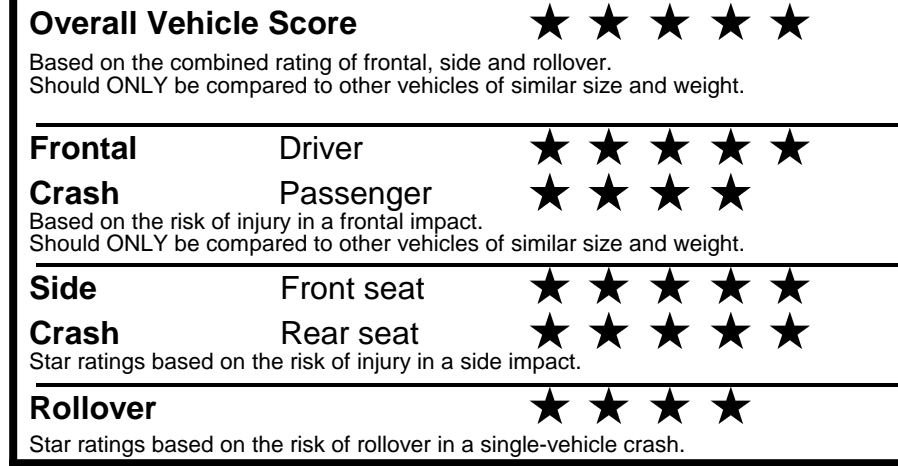

GOVERNMENT 5-STAR SAFETY RATINGS

PARTS CONTENT INFORMATION

FOR VEHICLES IN THIS CAR LINE U.S./CANADIAN PARTS CONTENT: 0 %

MAJOR SOURCES OF FOREIGN PARTS: KOREA: 90%

NOTE: PARTS CONTENT DOES NOT INCLUDE FINAL ASSEMBLY, DISTRIBUTION, OR OTHER NON-PARTS COSTS.

Star ratings range from 1 to 5 stars (★★★★★) with 5 being the highest.
Source: National Highway Traffic Safety Administration (NHTSA).
www.safercar.gov or 1-888-327-4236

Manufacturer's suggested retail price includes Manufacturer's recommended pre-delivery service. License and title fees, state and local taxes and other dealer installed options and accessories are not included in the manufacturer's suggested retail price.

FOR THIS VEHICLE FINAL ASSEMBLY POINT: HWASUNG, KOREA

COUNTRY OF ORIGIN ENGINE (MOTOR): KOREA

TRANSMISSION: KOREA