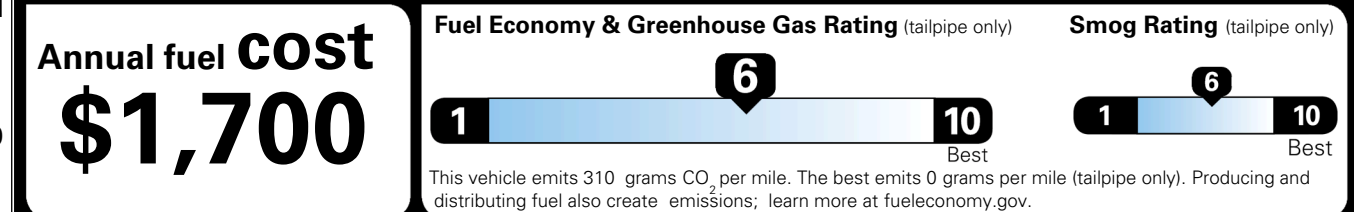

\$2,200.00

\$200.00
 \$60.00
 \$80.00

\$ 31,030.00

\$ 1,245.00

\$ 32,275.00

EPA DOT Fuel Economy and Environment

Gasoline Vehicle

You save \$0
 in fuel costs over 5 years compared to the average new vehicle.