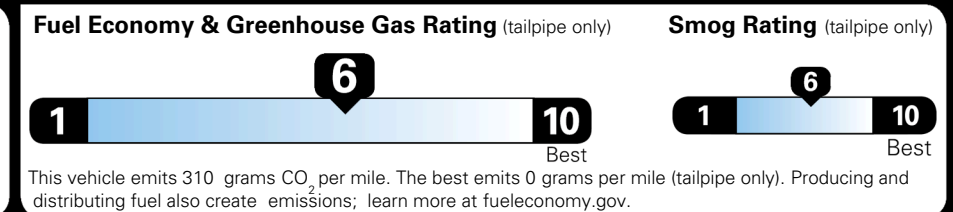

Actual results will vary for many reasons, including driving conditions and how you drive and maintain your vehicle. The average new vehicle gets 29 MPG and costs $8,500 to fuel over 5 years. Cost estimates are based on 15,000 miles per year at $ 3.30 per gallon. MPGe is miles per gasoline gallon equivalent. Vehicle emissions are a significant cause of climate change and smog.

fueleconomy.gov

Calculate personalized estimates and compare vehicles