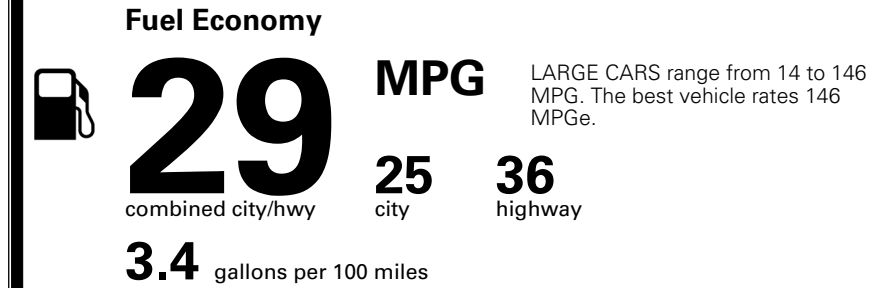

\$2,200.00

\$200.00
 \$80.00

\$ 30,970.00

\$ 1,245.00

\$ 32,215.00

EPA DOT Fuel Economy and Environment

Gasoline Vehicle

You save \$0
 in fuel costs over 5 years compared to the average new vehicle.