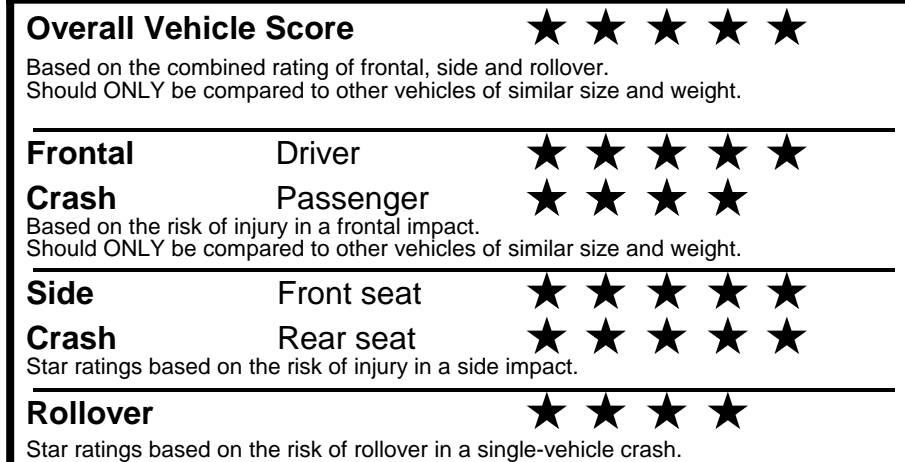

fueleconomy.gov

Calculate personalized estimates and compare vehicles

GOVERNMENT 5-STAR SAFETY RATINGS

Star ratings range from 1 to 5 stars (★★★★★) with 5 being the highest.
 Source: National Highway Traffic Safety Administration (NHTSA).
www.safercar.gov or 1-888-327-4236