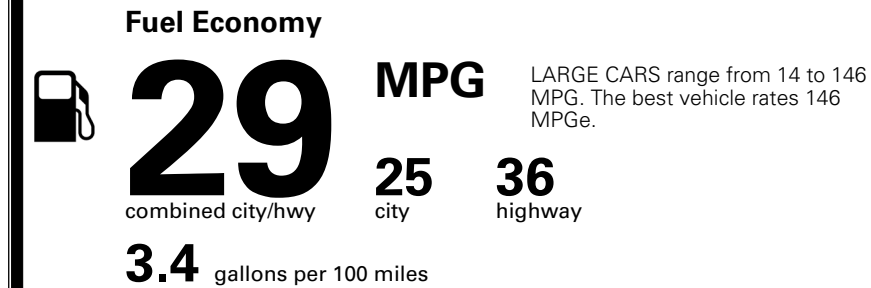

INLAND FREIGHT AND HANDLING \$ 1,245.00

TOTAL MANUFACTURER'S SUGGESTED RETAIL PRICE ▶ \$ 30,570.00

TOTAL ADDITIONAL WEIGHT: 8.7

\$ 28,490.00

EPA DOT Fuel Economy and Environment

Gasoline Vehicle

You save \$0
 in fuel costs over 5 years compared to the average new vehicle.