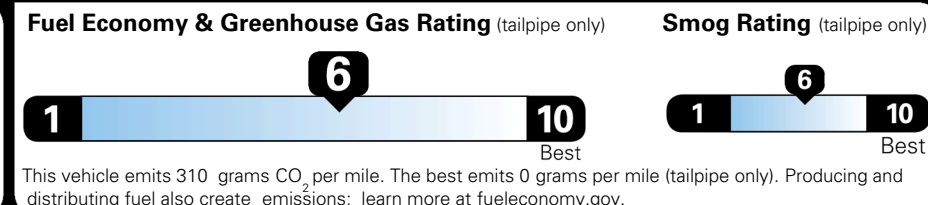

\$495.00  
 \$2,200.00  
 \$200.00  
 \$60.00  
 \$80.00

### EPA DOT Fuel Economy and Environment

Gasoline Vehicle

**You save \$0**  
 in fuel costs over 5 years compared to the average new vehicle.

**Annual fuel cost \$1,700**

Actual results will vary for many reasons, including driving conditions and how you drive and maintain your vehicle. The average new vehicle gets 29 MPG and costs \$8,500 to fuel over 5 years. Cost estimates are based on 15,000 miles per year at \$ 3.30 per gallon. MPGe is miles per gasoline gallon equivalent. Vehicle emissions are a significant cause of climate change and smog.