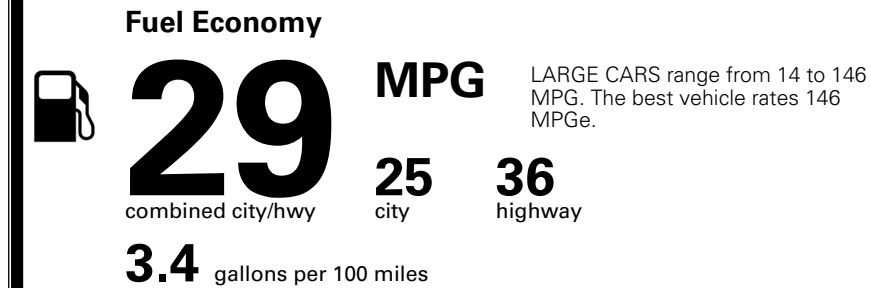

\$495.00
 \$295.00
 \$200.00
 \$60.00
 \$80.00

\$ 29,620.00

\$ 1,245.00

\$ 30,865.00

EPA DOT Fuel Economy and Environment

Gasoline Vehicle

You save \$0
 in fuel costs over 5 years compared to the average new vehicle.