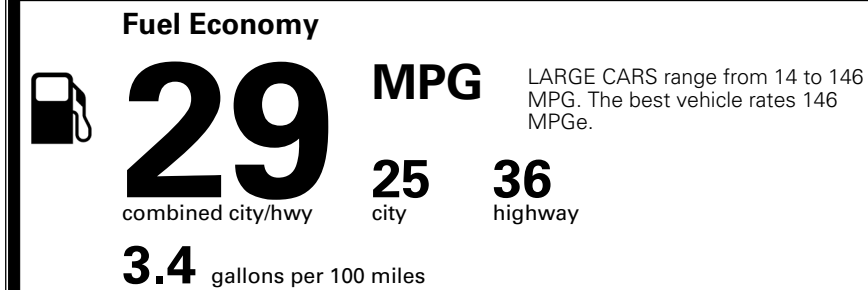

\$295.00
 \$200.00
 \$80.00

\$ 29,065.00

\$ 1,245.00

\$ 30,310.00

EPA DOT Fuel Economy and Environment

Gasoline Vehicle

You save \$0
 in fuel costs over 5 years compared to the average new vehicle.

Annual fuel cost
\$1,700