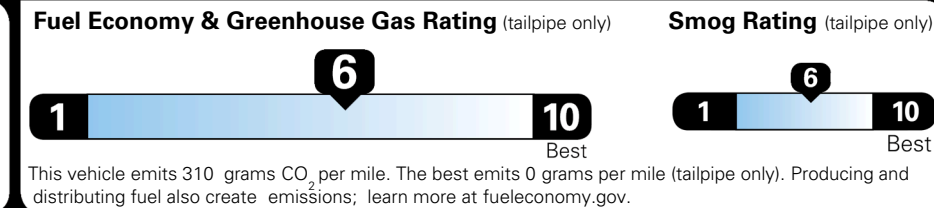

\$295.00
 \$200.00
 \$80.00

\$ 29,065.00

\$ 1,245.00

\$ 30,310.00

EPA DOT Fuel Economy and Environment

Gasoline Vehicle

You save \$0
 in fuel costs over 5 years compared to the average new vehicle.

Annual fuel cost
\$1,700