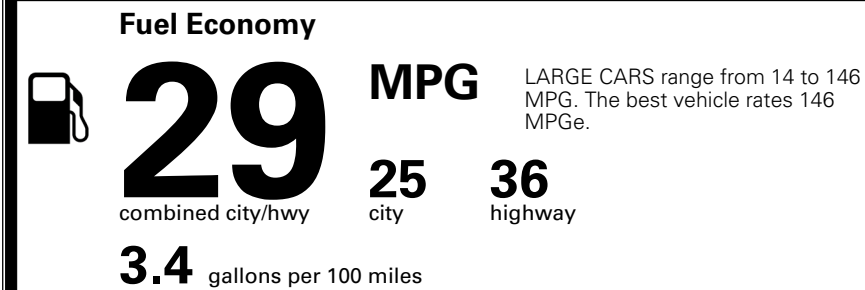

\$495.00
 \$200.00
 \$60.00
 \$80.00

EPA DOT Fuel Economy and Environment

Gasoline Vehicle

You save \$0
 in fuel costs over 5 years compared to the average new vehicle.

Annual fuel cost \$1,700

Actual results will vary for many reasons, including driving conditions and how you drive and maintain your vehicle. The average new vehicle gets 29 MPG and costs \$8,500 to fuel over 5 years. Cost estimates are based on 15,000 miles per year at \$ 3.30 per gallon. MPGe is miles per gasoline gallon equivalent. Vehicle emissions are a significant cause of climate change and smog.