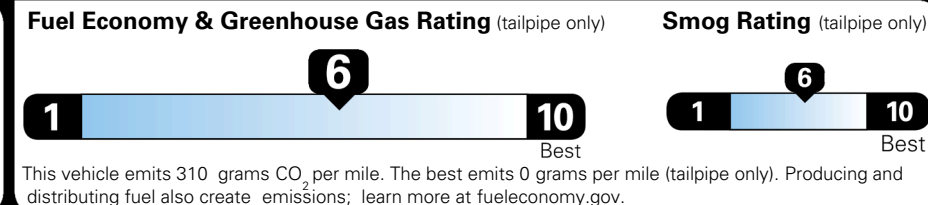

\$495.00
 \$200.00
 \$60.00
 \$80.00

EPA DOT Fuel Economy and Environment

Gasoline Vehicle

You save \$0
 in fuel costs over 5 years compared to the average new vehicle.

Annual fuel cost \$1,700

Actual results will vary for many reasons, including driving conditions and how you drive and maintain your vehicle. The average new vehicle gets 29 MPG and costs \$8,500 to fuel over 5 years. Cost estimates are based on 15,000 miles per year at \$ 3.30 per gallon. MPGe is miles per gasoline gallon equivalent. Vehicle emissions are a significant cause of climate change and smog.