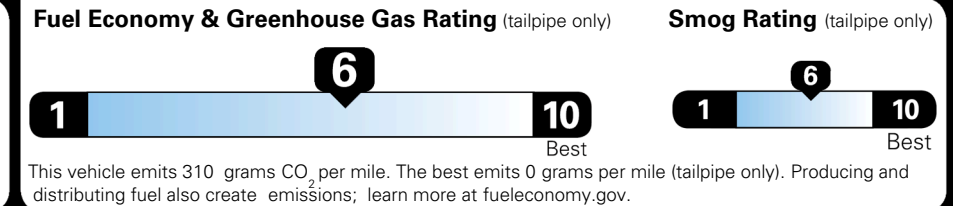

\$495.00
 \$295.00
 \$2,200.00

 \$200.00
 \$60.00
 \$80.00

EPA DOT Fuel Economy and Environment

Gasoline Vehicle

You save \$0
 in fuel costs over 5 years compared to the average new vehicle.

Annual fuel cost \$1,700