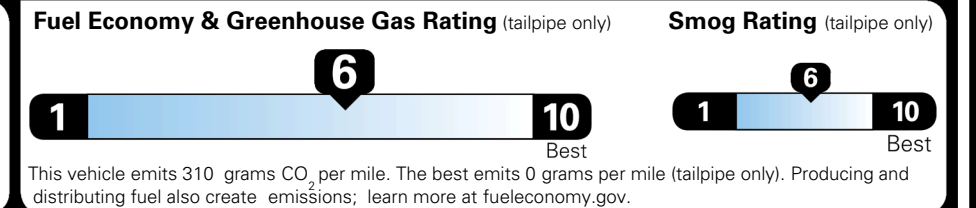

### EPA DOT Fuel Economy and Environment

Gasoline Vehicle

**You save \$0**  
 in fuel costs over 5 years compared to the average new vehicle.

Annual fuel cost  
**\$1,700**

Actual results will vary for many reasons, including driving conditions and how you drive and maintain your vehicle. The average new vehicle gets 29 MPG and costs \$8,500 to fuel over 5 years. Cost estimates are based on 15,000 miles per year at \$ 3.30 per gallon. MPGe is miles per gasoline gallon equivalent. Vehicle emissions are a significant cause of climate change and smog.