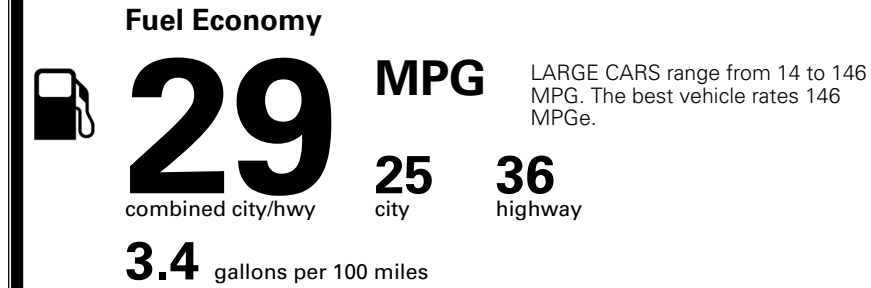

\$495.00
 \$295.00
 \$200.00
 \$80.00

\$ 29,560.00

\$ 1,245.00

\$ 30,805.00

EPA DOT Fuel Economy and Environment

Gasoline Vehicle

You save \$0
 in fuel costs over 5 years compared to the average new vehicle.