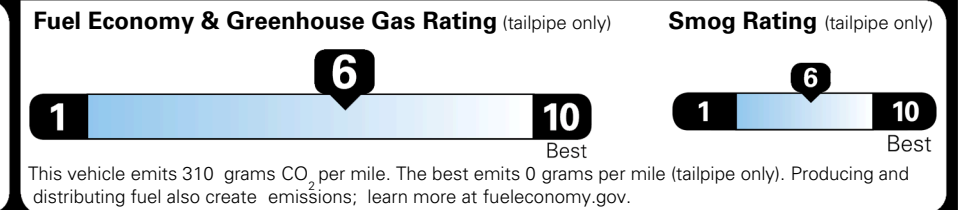

\$ 30,075.00

EPA DOT Fuel Economy and Environment

Gasoline Vehicle

You save \$0
 in fuel costs over 5 years compared to the average new vehicle.

Annual fuel cost
\$1,700

Actual results will vary for many reasons, including driving conditions and how you drive and maintain your vehicle. The average new vehicle gets 29 MPG and costs \$8,500 to fuel over 5 years. Cost estimates are based on 15,000 miles per year at \$ 3.30 per gallon. MPGe is miles per gasoline gallon equivalent. Vehicle emissions are a significant cause of climate change and smog.