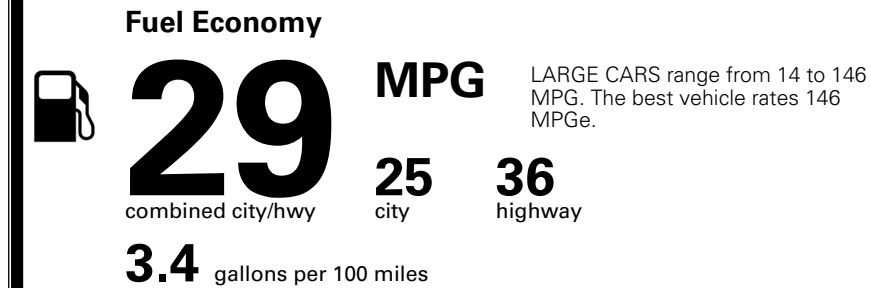

\$295.00
 \$2,200.00

 \$200.00
 \$60.00
 \$80.00

\$ 31,325.00

\$ 1,245.00

\$ 32,570.00

EPA DOT Fuel Economy and Environment

Gasoline Vehicle

You save \$0
 in fuel costs over 5 years compared to the average new vehicle.