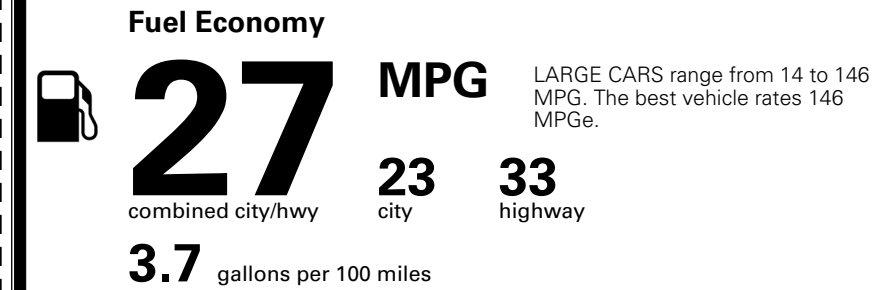

*Additional terms and conditions apply.
**Kia Connect may be currently unavailable for some Model Year 2022 and newer vehicles sold or purchased in Massachusetts; please see owners.kia.com for more information.
NOTE: When you purchase this vehicle, Kia America, Inc. collects personal information you provide to the dealership. For information on our collection and use of personal information and your rights, please see our Privacy Policy on www.kia.com.

MANUFACTURER'S SUGGESTED RETAIL PRICE ▶

COMPARE GT FWD FEATURES

Added to/in place of standard GT-Line FWD features
- 2.5L Turbo 4-cyl Engine, 290HP, 311 lb-ft torque
- 8-Speed Dual Clutch Transmission
- 19" Gloss Black Finished Alloy Wheels
- Panoramic Sunroof w/ Power Sunshade
- LED Interior Lighting
- GT Sport Design Steering Wheel w/Paddle Shifters
- Rear Air Vents
- Sport-Tuned Suspension & Quad-Tip Exhaust
- GT Brake System w/Neon Calipers

ADDITIONAL INSTALLED EQUIPMENT: (In addition to or in place of standard features)

Wolf Gray Paint
Carpeted Floor Mats
Cargo Net
Wheel Locks

$ 33,590.00

Included
Included
Included
Included
Included
Included
Included
Included
Included

$495.00
$200.00
$60.00
$80.00

MSRP INCLUDING OPTIONS

$ 34,425.00

INLAND FREIGHT AND HANDLING

$ 1,245.00

TOTAL MANUFACTURER'S SUGGESTED RETAIL PRICE ▶

$ 35,670.00

TOTAL ADDITIONAL WEIGHT: 8.7

EPA DOT Fuel Economy and Environment

Gasoline Vehicle

You spend
$750
more in fuel costs
over 5 years
compared to the
average new vehicle.

Annual fuel cost
$1,850