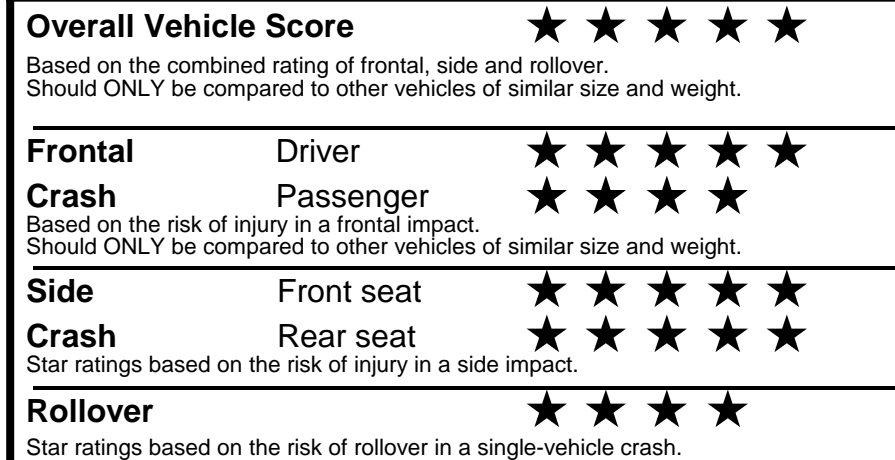

GOVERNMENT 5-STAR SAFETY RATINGS

Star ratings range from 1 to 5 stars (★★★★★) with 5 being the highest.
Source: National Highway Traffic Safety Administration (NHTSA).
www.safercar.gov or 1-888-327-4236

Manufacturer's suggested retail price includes Manufacturer's recommended pre-delivery service. License and title fees, state and local taxes and other dealer installed options and accessories are not included in the manufacturer's suggested retail price.

PARTS CONTENT INFORMATION

FOR VEHICLES IN THIS CAR LINE U.S./CANADIAN PARTS CONTENT: 0 %

MAJOR SOURCES OF FOREIGN PARTS: KOREA: 90%

NOTE: PARTS CONTENT DOES NOT INCLUDE FINAL ASSEMBLY, DISTRIBUTION, OR OTHER NON-PARTS COSTS.

FOR THIS VEHICLE FINAL ASSEMBLY POINT: HWASUNG, KOREA

COUNTRY OF ORIGIN ENGINE (MOTOR): KOREA
TRANSMISSION: KOREA