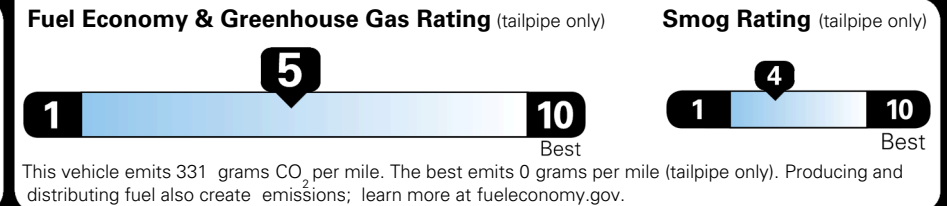

Gasoline Vehicle

You spend
$750
more in fuel costs
over 5 years
compared to the
average new vehicle.

Annual fuel cost
$1,850

Actual results will vary for many reasons, including driving conditions and how you drive and maintain your vehicle. The average new vehicle gets 29 MPG and costs $8,500 to fuel over 5 years. Cost estimates are based on 15,000 miles per year at $ 3.30 per gallon. MPGe is miles per gasoline gallon equivalent. Vehicle emissions are a significant cause of climate change and smog.

fueleconomy.gov

Calculate personalized estimates and compare vehicles