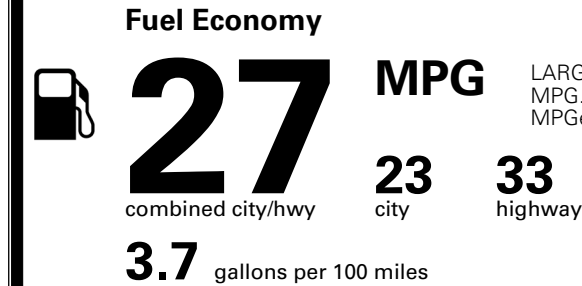

\$495.00
 \$4,400.00

\$200.00
 \$60.00
 \$80.00

\$ 38,825.00

\$ 1,245.00

\$ 40,070.00

EPA DOT Fuel Economy and Environment

Gasoline Vehicle

You spend
\$750
 more in fuel costs
 over 5 years
 compared to the
 average new vehicle.