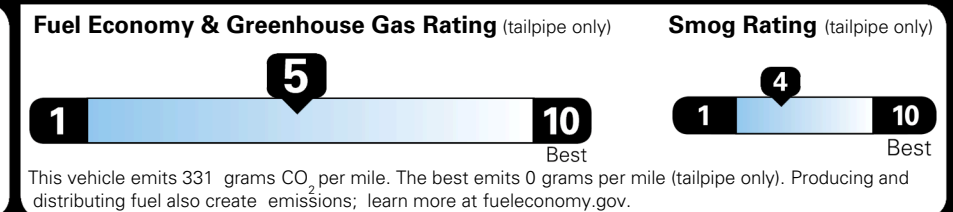

Actual results will vary for many reasons, including driving conditions and how you drive and maintain your vehicle. The average new vehicle gets 29 MPG and costs $8,500 to fuel over 5 years. Cost estimates are based on 15,000 miles per year at $ 3.30 per gallon. MPGe is miles per gasoline gallon equivalent. Vehicle emissions are a significant cause of climate change and smog.

fueleconomy.gov
Calculate personalized estimates and compare vehicles

Smartphone QR Code

GOVERNMENT 5-STAR SAFETY RATINGS

Overall Vehicle Score		★★★★★
Based on the combined rating of frontal, side and rollover. Should ONLY be compared to other vehicles of similar size and weight.		
Frontal Crash	Driver	★★★★★
	Passenger	★★★★
Based on the risk of injury in a frontal impact. Should ONLY be compared to other vehicles of similar size and weight.		
Side Crash	Front seat	★★★★★
	Rear seat	★★★★★
Star ratings based on the risk of injury in a side impact.		
Rollover		★★★★
Star ratings based on the risk of rollover in a single-vehicle crash.		

Star ratings range from 1 to 5 stars (★★★★★) with 5 being the highest.
Source: National Highway Traffic Safety Administration (NHTSA).
www.safercar.gov or 1-888-327-4236

Manufacturer's suggested retail price includes Manufacturer's recommended pre-delivery service. License and title fees, state and local taxes and other dealer installed options and accessories are not included in the manufacturer's suggested retail price.

PARTS CONTENT INFORMATION

FOR VEHICLES IN THIS CAR LINE U.S./CANADIAN PARTS CONTENT: 0 %

MAJOR SOURCES OF FOREIGN PARTS:
KOREA: 90%

NOTE: PARTS CONTENT DOES NOT INCLUDE FINAL ASSEMBLY, DISTRIBUTION, OR OTHER NON-PARTS COSTS.

FOR THIS VEHICLE
FINAL ASSEMBLY POINT:
HWASUNG, KOREA

COUNTRY OF ORIGIN
ENGINE (MOTOR): KOREA
TRANSMISSION: KOREA

*Additional terms and conditions apply.
**Kia Connect may be currently unavailable for some Model Year 2022 and newer vehicles sold or purchased in Massachusetts; please see owners.kia.com for more information.
NOTE: When you purchase this vehicle, Kia America, Inc. collects personal information you provide to the dealership. For information on our collection and use of personal information and your rights, please see our Privacy Policy on www.kia.com.