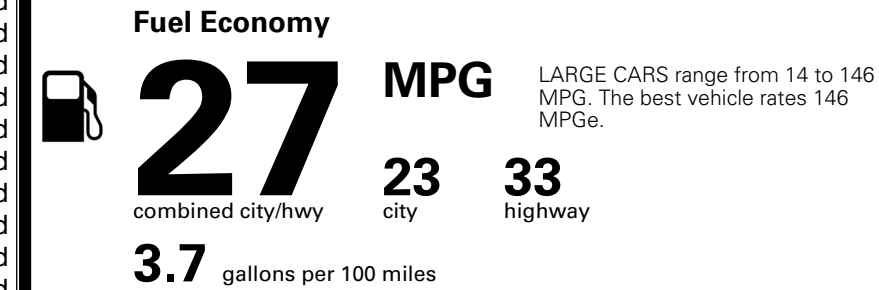

\$495.00
 \$4,400.00

\$60.00
 \$45.00

\$ 38,590.00

\$ 1,245.00

\$ 39,835.00

EPA DOT Fuel Economy and Environment

Gasoline Vehicle

You spend \$750 more in fuel costs over 5 years
 compared to the average new vehicle.