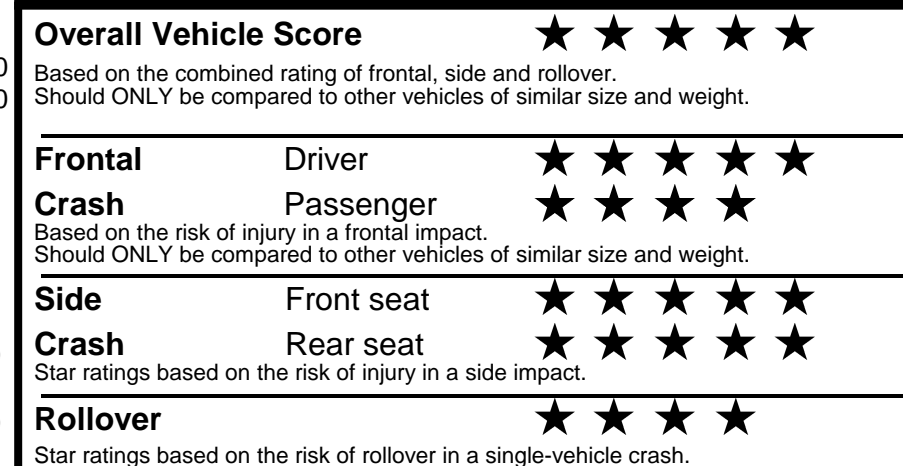

fueleconomy.gov
 Calculate personalized estimates and compare vehicles

Smartphone QR Code

GOVERNMENT 5-STAR SAFETY RATINGS

Star ratings range from 1 to 5 stars (★★★★★) with 5 being the highest.
 Source: National Highway Traffic Safety Administration (NHTSA).
www.safercar.gov or 1-888-327-4236