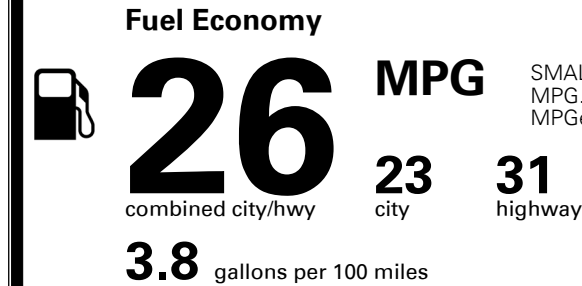

TOTAL ADDITIONAL WEIGHT: 7.1

*Additional terms and conditions apply.

**Kia Connect may be currently unavailable for some Model Year 2022 and newer vehicles sold or purchased in Massachusetts; please see owners.kia.com for more information.

EPA DOT Fuel Economy and Environment

Gasoline Vehicle

SMALL SUVs range from 14 to 118 MPG. The best vehicle rates 140 MPGe.

You spend \$500 more in fuel costs over 5 years compared to the average new vehicle.