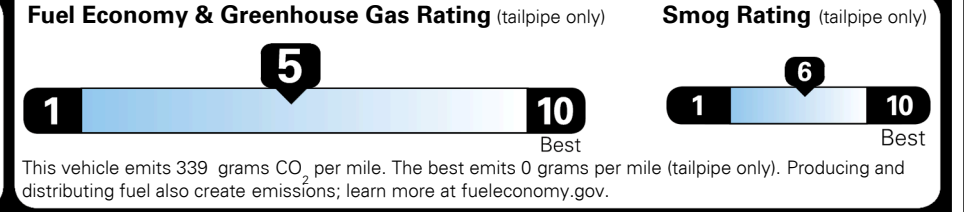

EPA DOT Fuel Economy and Environment

Gasoline Vehicle

You spend \$500 more in fuel costs over 5 years compared to the average new vehicle.

Annual fuel cost \$2,000

Actual results will vary for many reasons, including driving conditions and how you drive and maintain your vehicle. The average new vehicle gets 28 MPG and costs \$9,500 to fuel over 5 years. Cost estimates are based on 15,000 miles per year at \$ 3.50 per gallon. MPGe is miles per gasoline gallon equivalent. Vehicle emissions are a significant cause of climate change and smog.