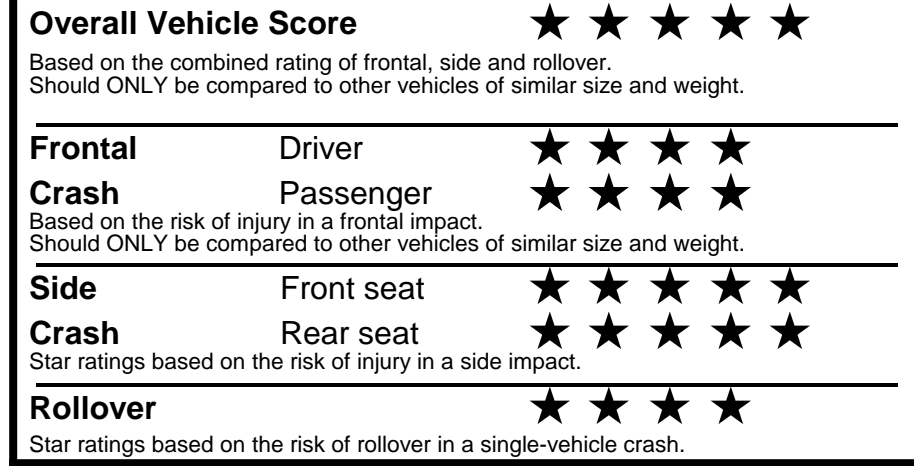

GOVERNMENT 5-STAR SAFETY RATINGS

PARTS CONTENT INFORMATION

FOR VEHICLES IN THIS CAR LINE U.S./CANADIAN PARTS CONTENT: 55 %

MAJOR SOURCES OF FOREIGN PARTS: KOREA: 35%

NOTE: PARTS CONTENT DOES NOT INCLUDE FINAL ASSEMBLY, DISTRIBUTION, OR OTHER NON-PARTS COSTS.

Star ratings range from 1 to 5 stars (★★★★★) with 5 being the highest. Source: National Highway Traffic Safety Administration (NHTSA). www.safercar.gov or 1-888-327-4236

FOR THIS VEHICLE FINAL ASSEMBLY POINT: WEST POINT, GA, USA

Manufacturer's suggested retail price includes Manufacturer's recommended pre-delivery service. License and title fees, state and local taxes and other dealer installed options and accessories are not included in the manufacturer's suggested retail price.

COUNTRY OF ORIGIN ENGINE (MOTOR): USA

TRANSMISSION: USA