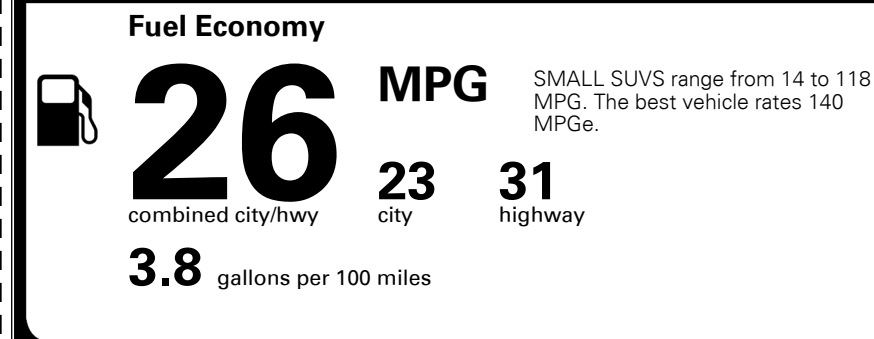

EPA DOT Fuel Economy and Environment

Gasoline Vehicle

You spend $500 more in fuel costs over 5 years compared to the average new vehicle.

Annual fuel cost $2,000