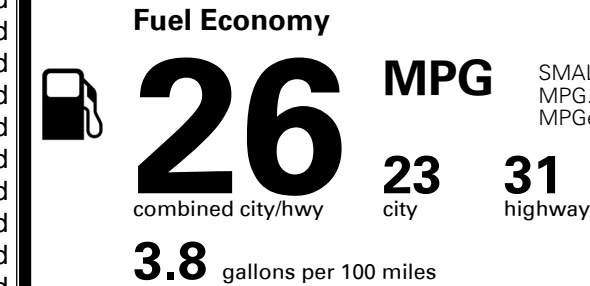

MSRP INCLUDING OPTIONS

\$ 36,140.00

INLAND FREIGHT AND HANDLING

\$ 1,415.00

TOTAL MANUFACTURER'S SUGGESTED RETAIL PRICE ▶

\$ 37,555.00

*Additional terms and conditions apply.

**Kia Connect may be currently unavailable for some Model Year 2022 and newer vehicles sold or purchased in Massachusetts; please see owners.kia.com for more information.

TOTAL ADDITIONAL WEIGHT: 20.5

EPA DOT Fuel Economy and Environment

Gasoline Vehicle

SMALL SUVs range from 14 to 118 MPG. The best vehicle rates 140 MPGe.

You spend \$500 more in fuel costs over 5 years compared to the average new vehicle.