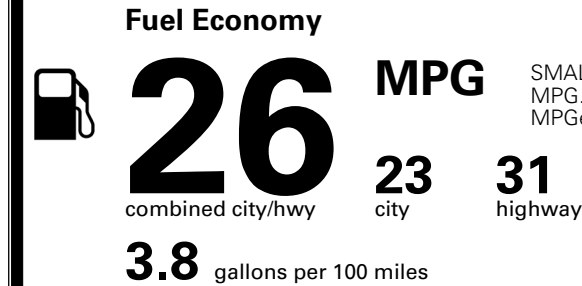

MSRP INCLUDING OPTIONS \$ 36,970.00

INLAND FREIGHT AND HANDLING \$ 1,495.00

TOTAL MANUFACTURER'S SUGGESTED RETAIL PRICE ▶ \$ 38,465.00

TOTAL ADDITIONAL WEIGHT: 8.0

*Additional terms and conditions apply.

**Kia Connect may be currently unavailable for some Model Year 2022 and newer vehicles sold or purchased in Massachusetts; please see owners.kia.com for more information.

EPA DOT Fuel Economy and Environment

Gasoline Vehicle

SMALL SUVs range from 14 to 138 MPG. The best vehicle rates 146 MPGe.

You spend \$1,000 more in fuel costs over 5 years compared to the average new vehicle.