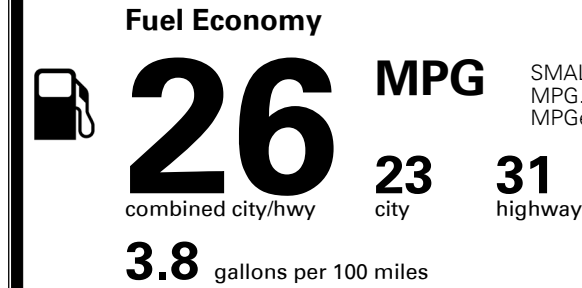

\$1,300.00

\$225.00

\$60.00

\$ 36,175.00

\$ 1,375.00

\$ 37,550.00

EPA DOT Fuel Economy and Environment

Gasoline Vehicle

SMALL SUVs range from 14 to 118 MPG. The best vehicle rates 140 MPGe.

You spend \$500 more in fuel costs over 5 years compared to the average new vehicle.

Annual fuel cost \$2,000

Fuel Economy & Greenhouse Gas Rating (tailpipe only) Smog Rating (tailpipe only)