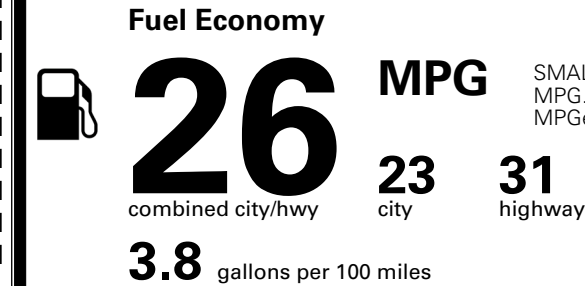

MSRP INCLUDING OPTIONS \$ 37,450.00

INLAND FREIGHT AND HANDLING \$ 1,495.00

TOTAL MANUFACTURER'S SUGGESTED RETAIL PRICE ▶

\$ 38,945.00

TOTAL ADDITIONAL WEIGHT: 11.1

*Additional terms and conditions apply.

**Kia Connect may be currently unavailable for some Model Year 2022 and newer vehicles sold or purchased in Massachusetts; please see owners.kia.com for more information.

EPA DOT Fuel Economy and Environment

Gasoline Vehicle

SMALL SUVs range from 14 to 125 MPG. The best vehicle rates 146 MPGe.

You spend \$1,000 more in fuel costs over 5 years compared to the average new vehicle.