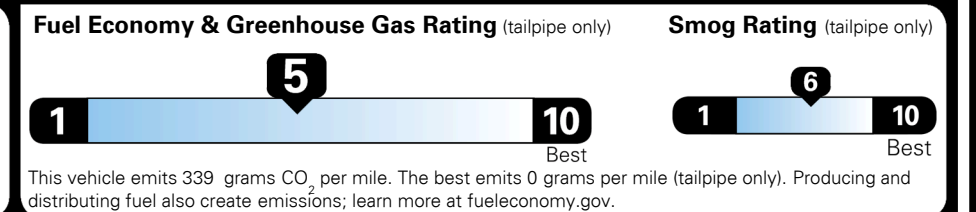

Actual results will vary for many reasons, including driving conditions and how you drive and maintain your vehicle. The average new vehicle gets 28 MPG and costs $9,500 to fuel over 5 years. Cost estimates are based on 15,000 miles per year at $ 3.50 per gallon. MPGe is miles per gasoline gallon equivalent. Vehicle emissions are a significant cause of climate change and smog.

fueleconomy.gov

Calculate personalized estimates and compare vehicles