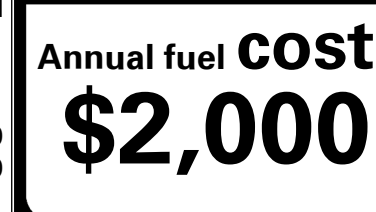

\$495.00
 \$1,300.00

 \$225.00
 \$60.00

MSRP INCLUDING OPTIONS

\$ 36,970.00

INLAND FREIGHT AND HANDLING

\$ 1,375.00

TOTAL MANUFACTURER'S SUGGESTED RETAIL PRICE ▶

\$ 38,345.00

TOTAL ADDITIONAL WEIGHT: 7.1

*Additional terms and conditions apply.

**Kia Connect may be currently unavailable for some Model Year 2022 and newer vehicles sold or purchased in Massachusetts; please see owners.kia.com for more information.

EPA DOT Fuel Economy and Environment

Gasoline Vehicle

You spend \$500 more in fuel costs over 5 years compared to the average new vehicle.

Actual results will vary for many reasons, including driving conditions and how you drive and maintain your vehicle. The average new vehicle gets 28 MPG and costs \$9,500 to fuel over 5 years. Cost estimates are based on 15,000 miles per year at \$ 3.50 per gallon. MPGe is miles per gasoline gallon equivalent. Vehicle emissions are a significant cause of climate change and smog.