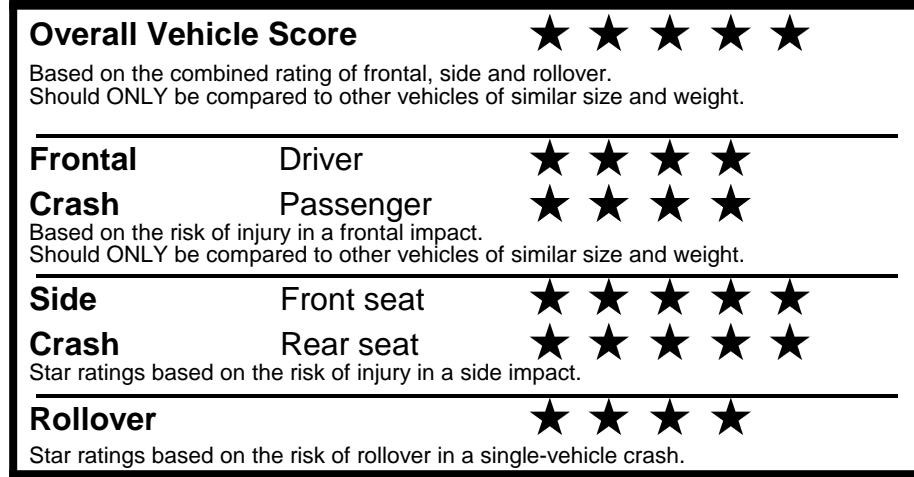

fueleconomy.gov

Calculate personalized estimates and compare vehicles

GOVERNMENT 5-STAR SAFETY RATINGS

PARTS CONTENT INFORMATION

FOR VEHICLES IN THIS CAR LINE U.S./CANADIAN PARTS CONTENT: 55 %

MAJOR SOURCES OF FOREIGN PARTS: KOREA: 35%