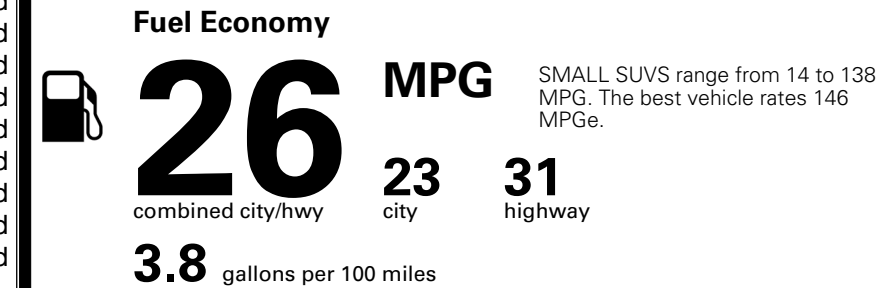

TOTAL ADDITIONAL WEIGHT: 8.0

EPA DOT Fuel Economy and Environment

Gasoline Vehicle

You spend \$1,000 more in fuel costs over 5 years compared to the average new vehicle.

Annual fuel cost \$1,900

Actual results will vary for many reasons, including driving conditions and how you drive and maintain your vehicle. The average new vehicle gets 29 MPG and costs \$8,500 to fuel over 5 years. Cost estimates are based on 15,000 miles per year at \$ 3.30 per gallon. MPGe is miles per gasoline gallon equivalent. Vehicle emissions are a significant cause of climate change and smog.