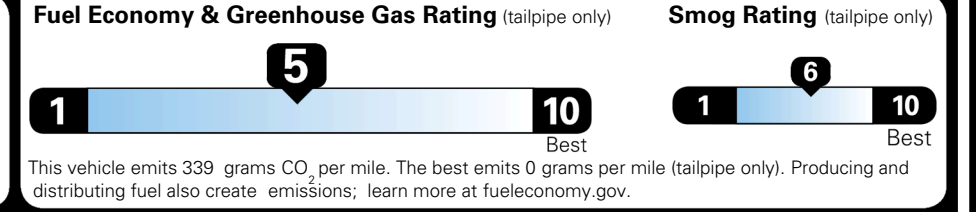

TOTAL ADDITIONAL WEIGHT: 8.0

EPA DOT Fuel Economy and Environment

Gasoline Vehicle

You spend \$1,000 more in fuel costs over 5 years compared to the average new vehicle.

Annual fuel cost \$1,900

Actual results will vary for many reasons, including driving conditions and how you drive and maintain your vehicle. The average new vehicle gets 29 MPG and costs \$8,500 to fuel over 5 years. Cost estimates are based on 15,000 miles per year at \$ 3.30 per gallon. MPGe is miles per gasoline gallon equivalent. Vehicle emissions are a significant cause of climate change and smog.

fueleconomy.gov

Calculate personalized estimates and compare vehicles

GOVERNMENT 5-STAR SAFETY RATINGS

Overall Vehicle Score ★ ★ ★ ★ ★

Based on the combined rating of frontal, side and rollover. Should ONLY be compared to other vehicles of similar size and weight.