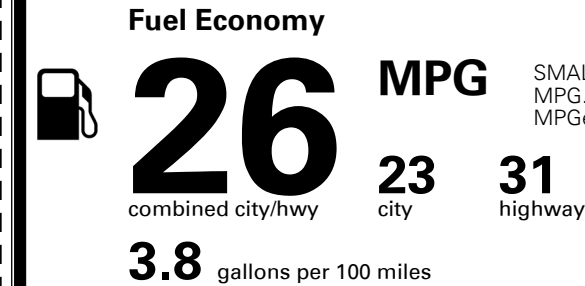

EPA DOT Fuel Economy and Environment

Gasoline Vehicle

SMALL SUVs range from 14 to 118 MPG. The best vehicle rates 140 MPGe.

You spend $500 more in fuel costs over 5 years compared to the average new vehicle.

Annual fuel cost $2,000