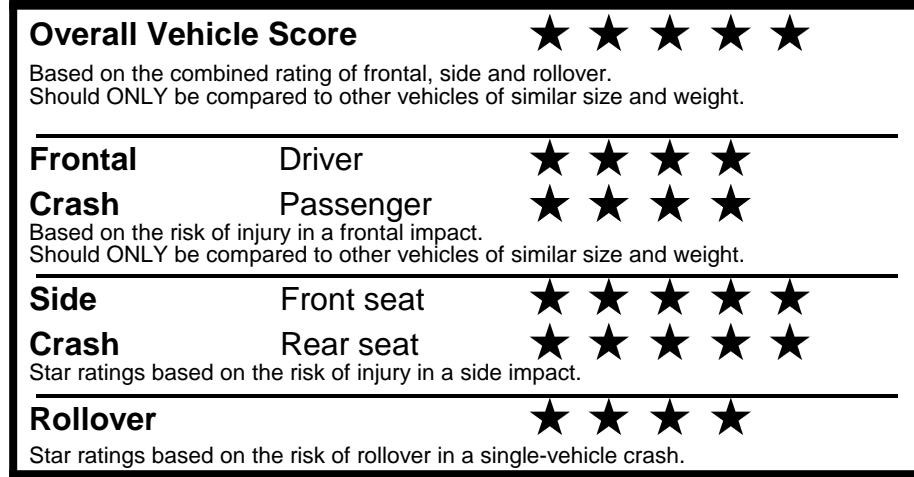

fueleconomy.gov

Calculate personalized estimates and compare vehicles

GOVERNMENT 5-STAR SAFETY RATINGS

Star ratings range from 1 to 5 stars (★★★★★) with 5 being the highest. Source: National Highway Traffic Safety Administration (NHTSA). www.safercar.gov or 1-888-327-4236