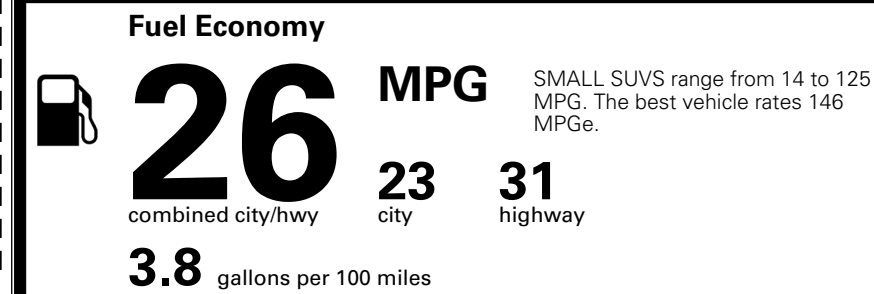

EPA DOT Fuel Economy and Environment

Gasoline Vehicle

You spend $1,000 more in fuel costs over 5 years compared to the average new vehicle.

Annual fuel cost $1,900