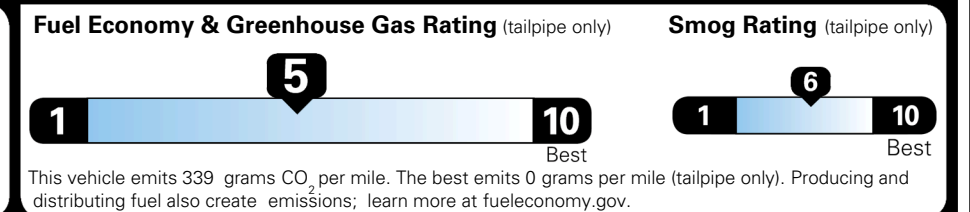

EPA DOT Fuel Economy and Environment

Gasoline Vehicle

You spend \$1,000 more in fuel costs over 5 years compared to the average new vehicle.

Annual fuel cost \$1,900

Actual results will vary for many reasons, including driving conditions and how you drive and maintain your vehicle. The average new vehicle gets 29 MPG and costs \$8,500 to fuel over 5 years. Cost estimates are based on 15,000 miles per year at \$ 3.30 per gallon. MPGe is miles per gasoline gallon equivalent. Vehicle emissions are a significant cause of climate change and smog.