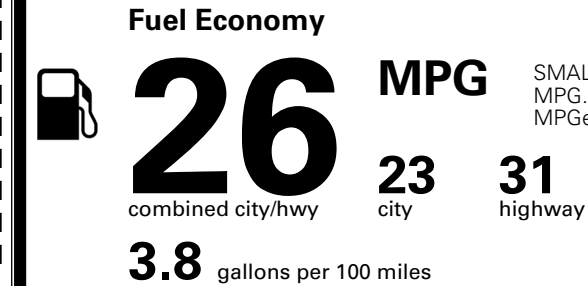

EPA DOT Fuel Economy and Environment

Gasoline Vehicle

SMALL SUVs range from 14 to 125 MPG. The best vehicle rates 146 MPGe.

You spend $1,000 more in fuel costs over 5 years compared to the average new vehicle.

Annual fuel cost $1,900