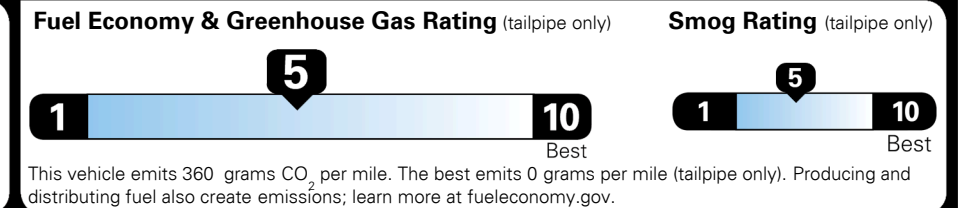

Actual results will vary for many reasons, including driving conditions and how you drive and maintain your vehicle. The average new vehicle gets 27 MPG and costs $7,500 to fuel over 5 years. Cost estimates are based on 15,000 miles per year at $ 2.70 per gallon. MPGe is miles per gasoline gallon equivalent. Vehicle emissions are a significant cause of climate change and smog.

fueleconomy.gov

Calculate personalized estimates and compare vehicles