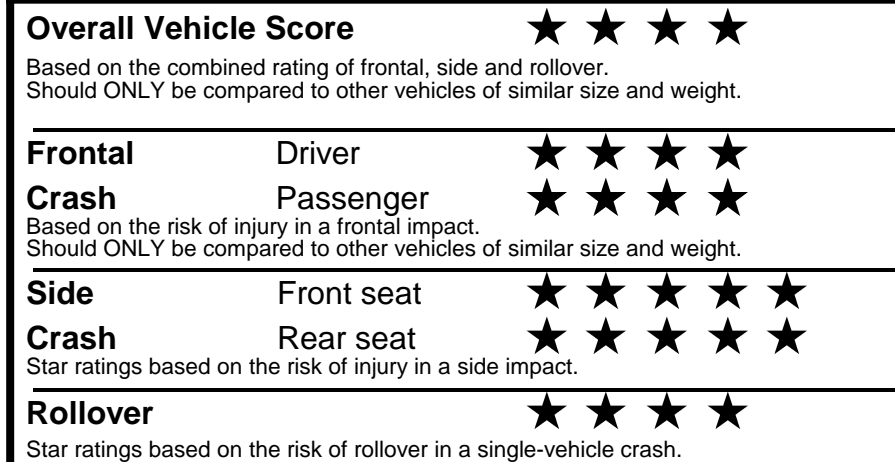

fueleconomy.gov

Calculate personalized estimates and compare vehicles

GOVERNMENT 5-STAR SAFETY RATINGS

Star ratings range from 1 to 5 stars (★★★★★) with 5 being the highest.
 Source: National Highway Traffic Safety Administration (NHTSA).
www.safercar.gov or 1-888-327-4236