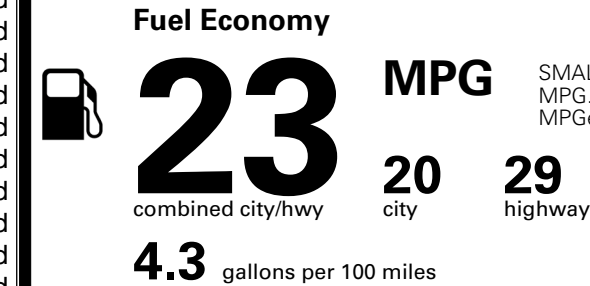

TOTAL MANUFACTURER'S SUGGESTED RETAIL PRICE ▶

\$ 42,365.00

TOTAL ADDITIONAL WEIGHT: 8.2

*Additional terms and conditions apply.

**Kia Connect may be currently unavailable for some Model Year 2022 and newer vehicles sold or purchased in Massachusetts; please see owners.kia.com for more information.

EPA DOT Fuel Economy and Environment

Gasoline Vehicle

SMALL SUVs range from 14 to 138 MPG. The best vehicle rates 146 MPGe.

You spend
\$2,250
 more in fuel costs
 over 5 years
 compared to the
 average new vehicle.