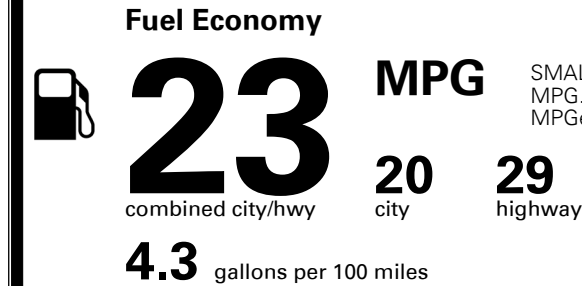

EPA DOT Fuel Economy and Environment

Gasoline Vehicle

SMALL SUVs range from 14 to 125 MPG. The best vehicle rates 146 MPGe.

You spend
$2,250
more in fuel costs
over 5 years
compared to the
average new vehicle.

Annual fuel cost
$2,150

Fuel Economy & Greenhouse Gas Rating (tailpipe only)