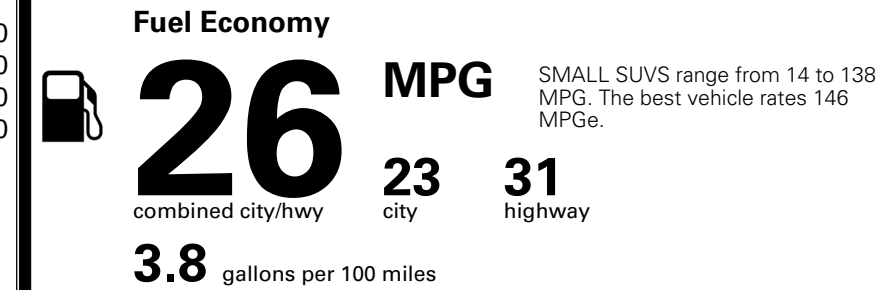

MSRP INCLUDING OPTIONS

\$ 33,265.00

INLAND FREIGHT AND HANDLING

\$ 1,495.00

TOTAL MANUFACTURER'S SUGGESTED RETAIL PRICE ▶

\$ 34,760.00

*Additional terms and conditions apply.
 **Kia Connect may be currently unavailable for some Model Year 2022 and newer vehicles sold or purchased in Massachusetts; please see owners.kia.com for more information.
 NOTE: When you purchase this vehicle, Kia America, Inc. collects personal information you provide to the dealership. For information on our collection and use of personal information and your rights, please see our Privacy Policy on www.kia.com.

TOTAL ADDITIONAL WEIGHT: 8.0

EPA DOT Fuel Economy and Environment

Gasoline Vehicle

You spend \$1,000 more in fuel costs over 5 years compared to the average new vehicle.

Annual fuel cost \$1,900

Actual results will vary for many reasons, including driving conditions and how you drive and maintain your vehicle. The average new vehicle gets 29 MPG and costs \$8,500 to fuel over 5 years. Cost estimates are based on 15,000 miles per year at \$ 3.30 per gallon. MPGe is miles per gasoline gallon equivalent. Vehicle emissions are a significant cause of climate change and smog.