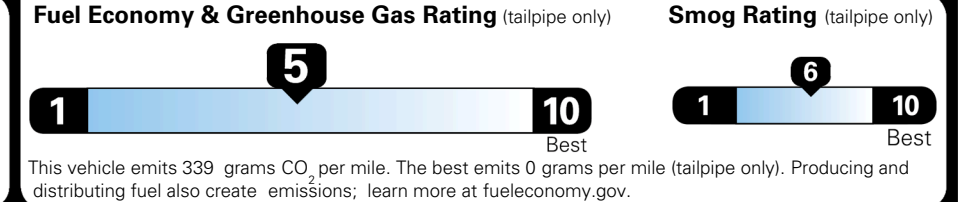

TOTAL ADDITIONAL WEIGHT: 8.0

EPA DOT Fuel Economy and Environment

Gasoline Vehicle

You spend \$1,000 more in fuel costs over 5 years compared to the average new vehicle.

Annual fuel cost \$1,900

Actual results will vary for many reasons, including driving conditions and how you drive and maintain your vehicle. The average new vehicle gets 29 MPG and costs \$8,500 to fuel over 5 years. Cost estimates are based on 15,000 miles per year at \$ 3.30 per gallon. MPGe is miles per gasoline gallon equivalent. Vehicle emissions are a significant cause of climate change and smog.