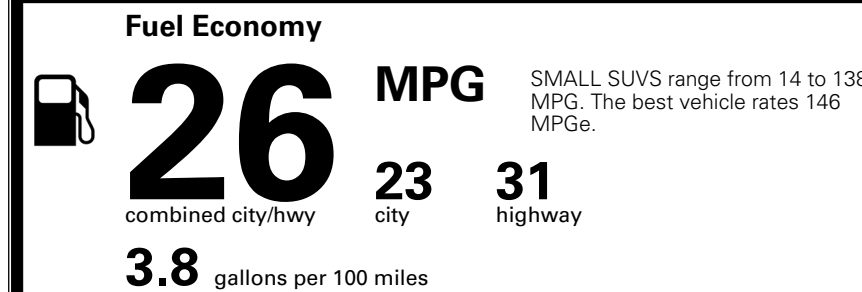

MANUFACTURER'S SUGGESTED RETAIL PRICE ▶ $ 32,390.00

ADDITIONAL INSTALLED EQUIPMENT:
(In addition to or in place of standard features)
Carpeted Floor Mats $235.00
Cargo Net $65.00
Wheel Locks $80.00

MSRP INCLUDING OPTIONS $ 32,770.00

INLAND FREIGHT AND HANDLING $ 1,495.00

TOTAL MANUFACTURER'S SUGGESTED RETAIL PRICE ▶ $ 34,265.00

TOTAL ADDITIONAL WEIGHT: 8.0

*Additional terms and conditions apply.
**Kia Connect may be currently unavailable for some Model Year 2022 and newer vehicles sold or purchased in Massachusetts; please see owners.kia.com for more information.
NOTE: When you purchase this vehicle, Kia America, Inc. collects personal information you provide to the dealership. For information on our collection and use of personal information and your rights, please see our Privacy Policy on www.kia.com.

EPA DOT Fuel Economy and Environment

Gasoline Vehicle

You spend $1,000 more in fuel costs over 5 years compared to the average new vehicle.

Annual fuel cost $1,900