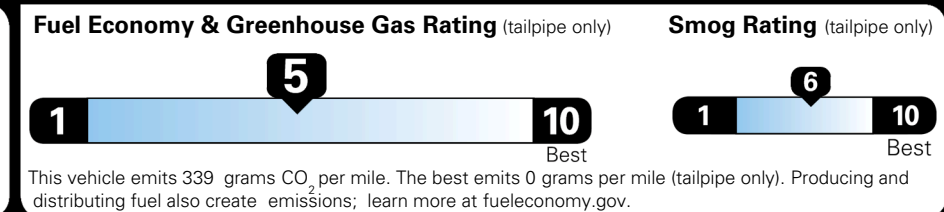

MSRP INCLUDING OPTIONS \$ 32,770.00

INLAND FREIGHT AND HANDLING \$ 1,495.00

TOTAL MANUFACTURER'S SUGGESTED RETAIL PRICE ▶ \$ 34,265.00

TOTAL ADDITIONAL WEIGHT: 8.0

*Additional terms and conditions apply.
 **Kia Connect may be currently unavailable for some Model Year 2022 and newer vehicles sold or purchased in Massachusetts; please see owners.kia.com for more information.
 NOTE: When you purchase this vehicle, Kia America, Inc. collects personal information you provide to the dealership. For information on our collection and use of personal information and your rights, please see our Privacy Policy on www.kia.com.

EPA DOT Fuel Economy and Environment

Gasoline Vehicle

You spend \$1,000 more in fuel costs over 5 years compared to the average new vehicle.

Annual fuel cost \$1,900

Actual results will vary for many reasons, including driving conditions and how you drive and maintain your vehicle. The average new vehicle gets 29 MPG and costs \$8,500 to fuel over 5 years. Cost estimates are based on 15,000 miles per year at \$ 3.30 per gallon. MPGe is miles per gasoline gallon equivalent. Vehicle emissions are a significant cause of climate change and smog.