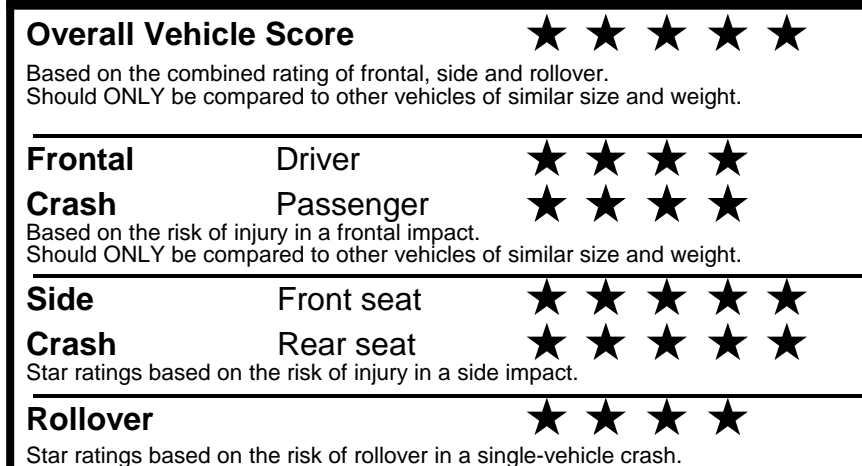

fueleconomy.gov

Calculate personalized estimates and compare vehicles

GOVERNMENT 5-STAR SAFETY RATINGS

Star ratings range from 1 to 5 stars (★★★★★) with 5 being the highest.
 Source: National Highway Traffic Safety Administration (NHTSA).
www.safercar.gov or 1-888-327-4236