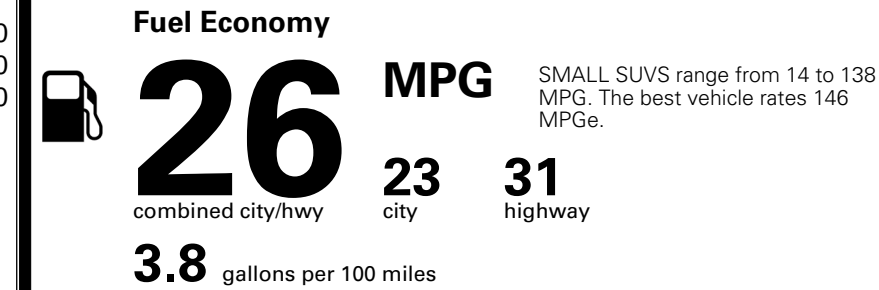

MSRP INCLUDING OPTIONS

\$ 32,770.00

INLAND FREIGHT AND HANDLING

\$ 1,495.00

TOTAL MANUFACTURER'S SUGGESTED RETAIL PRICE ▶

\$ 34,265.00

*Additional terms and conditions apply.
 **Kia Connect may be currently unavailable for some Model Year 2022 and newer vehicles sold or purchased in Massachusetts; please see owners.kia.com for more information.
 NOTE: When you purchase this vehicle, Kia America, Inc. collects personal information you provide to the dealership. For information on our collection and use of personal information and your rights, please see our Privacy Policy on www.kia.com.

TOTAL ADDITIONAL WEIGHT: 8.0

EPA DOT Fuel Economy and Environment

Gasoline Vehicle

You spend \$1,000 more in fuel costs over 5 years compared to the average new vehicle.

Annual fuel cost \$1,900

Actual results will vary for many reasons, including driving conditions and how you drive and maintain your vehicle. The average new vehicle gets 29 MPG and costs \$8,500 to fuel over 5 years. Cost estimates are based on 15,000 miles per year at \$ 3.30 per gallon. MPGe is miles per gasoline gallon equivalent. Vehicle emissions are a significant cause of climate change and smog.