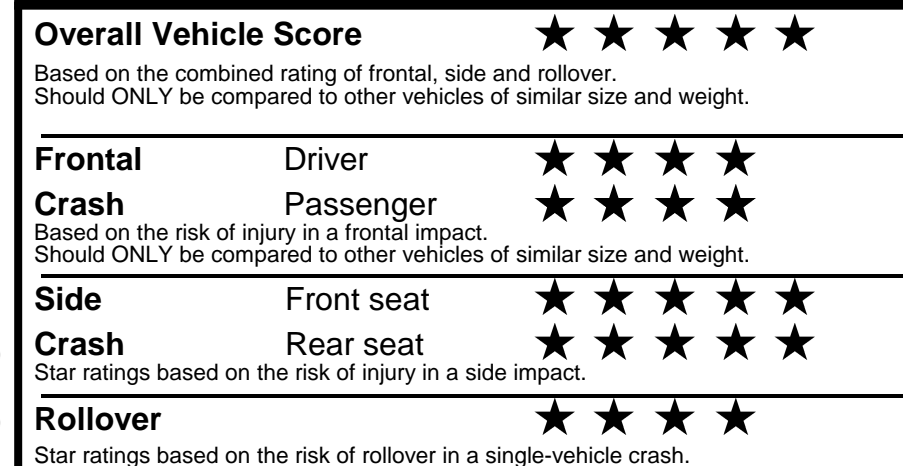

fueleconomy.gov

Calculate personalized estimates and compare vehicles

GOVERNMENT 5-STAR SAFETY RATINGS

Star ratings range from 1 to 5 stars (★★★★★) with 5 being the highest.
 Source: National Highway Traffic Safety Administration (NHTSA).
www.safercar.gov or 1-888-327-4236