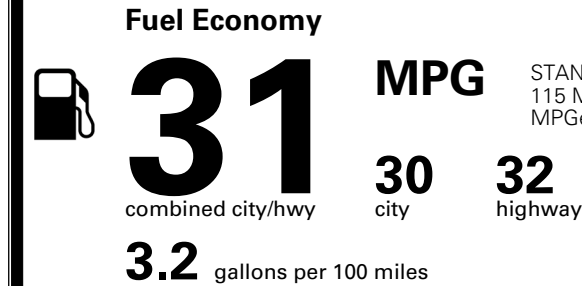

TOTAL MANUFACTURER'S SUGGESTED RETAIL PRICE ▶ \$ 59,015.00

TOTAL ADDITIONAL WEIGHT: 7.2

\$ 56,590.00

EPA DOT Fuel Economy and Environment

Gasoline Vehicle

STANDARD SUVs range from 13 to 115 MPG. The best vehicle rates 146 MPGe.