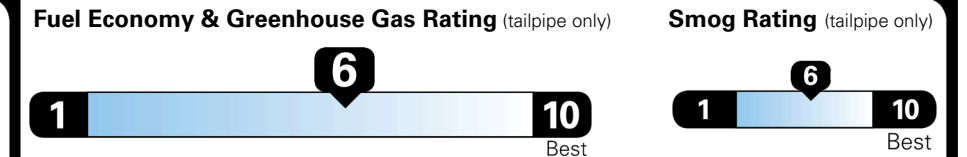

This vehicle emits 281 grams CO₂ per mile. The best emits 0 grams per mile (tailpipe only). Producing and distributing fuel also create emissions; learn more at fueleconomy.gov.

Actual results will vary for many reasons, including driving conditions and how you drive and maintain your vehicle. The average new vehicle gets 29 MPG and costs $8,000 to fuel over 5 years. Cost estimates are based on 15,000 miles per year at $ 3.10 per gallon. MPGe is miles per gasoline gallon equivalent. Vehicle emissions are a significant cause of climate change and smog.

fueleconomy.gov

Calculate personalized estimates and compare vehicles

GOVERNMENT 5-STAR SAFETY RATINGS

Overall Vehicle Score Not Rated

Based on the combined rating of frontal, side and rollover. Should ONLY be compared to other vehicles of similar size and weight.

Frontal Driver Not Rated

Crash Passenger Not Rated

Based on the risk of injury in a frontal impact. Should ONLY be compared to other vehicles of similar size and weight.

Side Front seat Not Rated

Crash Rear seat Not Rated

Star ratings based on the risk of injury in a side impact.

Rollover Not Rated

Star ratings based on the risk of rollover in a single-vehicle crash.

Star ratings range from 1 to 5 stars (★★★★★) with 5 being the highest.

Source: National Highway Traffic Safety Administration (NHTSA).

www.safercar.gov or 1-888-327-4236

Manufacturer's suggested retail price includes Manufacturer's recommended pre-delivery service. License and title fees, state and local taxes and other dealer installed options and accessories are not included in the manufacturer's suggested retail price.

PARTS CONTENT INFORMATION

FOR VEHICLES IN THIS CAR LINE U.S./CANADIAN PARTS CONTENT: 45 %

MAJOR SOURCES OF FOREIGN PARTS: KOREA: 40%

NOTE: PARTS CONTENT DOES NOT INCLUDE FINAL ASSEMBLY, DISTRIBUTION, OR OTHER NON-PARTS COSTS.

FOR THIS VEHICLE FINAL ASSEMBLY POINT: WEST POINT, GA, USA

COUNTRY OF ORIGIN

ENGINE (MOTOR): KOREA

TRANSMISSION: MEXICO