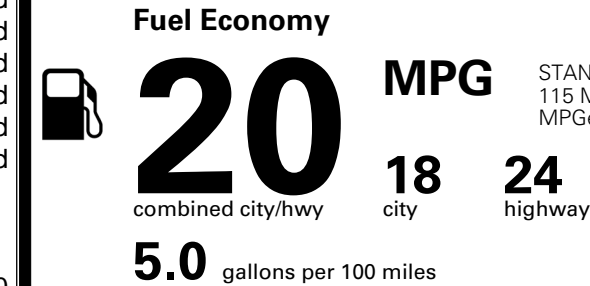

\$ 1,545.00

TOTAL MANUFACTURER'S SUGGESTED RETAIL PRICE ▶

\$ 56,930.00

TOTAL ADDITIONAL WEIGHT:

EPA DOT Fuel Economy and Environment

Gasoline Vehicle

You spend
\$3,500
 more in fuel costs
 over 5 years
 compared to the
 average new vehicle.

Annual fuel cost
\$2,300

This vehicle emits 429 grams CO₂ per mile. The best emits 0 grams per mile (tailpipe only). Producing and distributing fuel also create emissions; learn more at fueleconomy.gov.