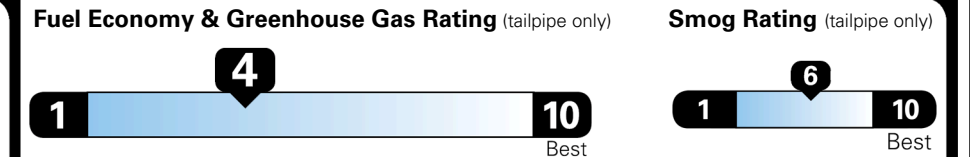

You spend
$3,500
more in fuel costs
over 5 years
compared to the
average new vehicle.

Annual fuel cost
$2,300