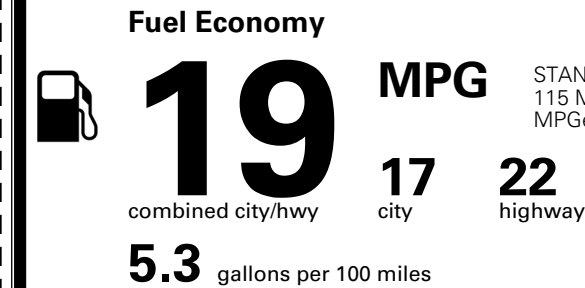

EPA DOT Fuel Economy and Environment

Gasoline Vehicle

STANDARD SUVs range from 13 to 115 MPG. The best vehicle rates 146 MPGe.

You spend $4,250 more in fuel costs over 5 years compared to the average new vehicle.

Annual fuel cost $2,450

Fuel Economy & Greenhouse Gas Rating (tailpipe only)