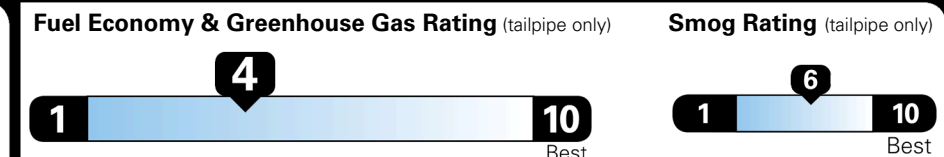

EPA DOT Fuel Economy and Environment

Gasoline Vehicle

You spend
\$2,500
 more in fuel costs
 over 5 years
 compared to the
 average new vehicle.

Annual fuel cost
\$2,100

This vehicle emits 395 grams CO₂ per mile. The best emits 0 grams per mile (tailpipe only). Producing and distributing fuel also create emissions; learn more at fueleconomy.gov.