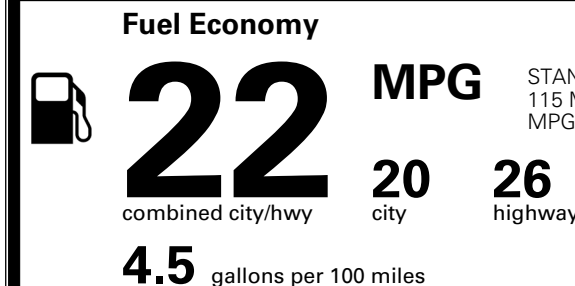

EPA DOT Fuel Economy and Environment

Gasoline Vehicle