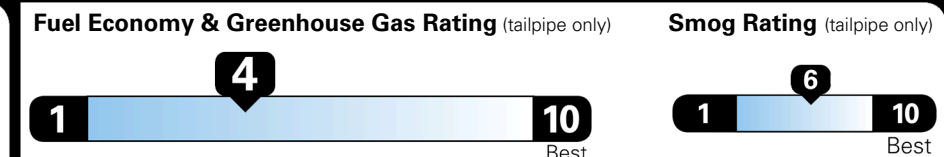

EPA DOT Fuel Economy and Environment

Gasoline Vehicle

You spend **\$2,500** more in fuel costs over 5 years compared to the average new vehicle.

Annual fuel cost **\$2,100**

This vehicle emits 395 grams CO₂ per mile. The best emits 0 grams per mile (tailpipe only). Producing and distributing fuel also create emissions; learn more at fueleconomy.gov.