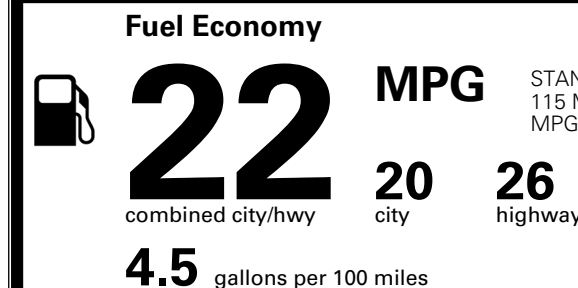

EPA DOT Fuel Economy and Environment

Gasoline Vehicle